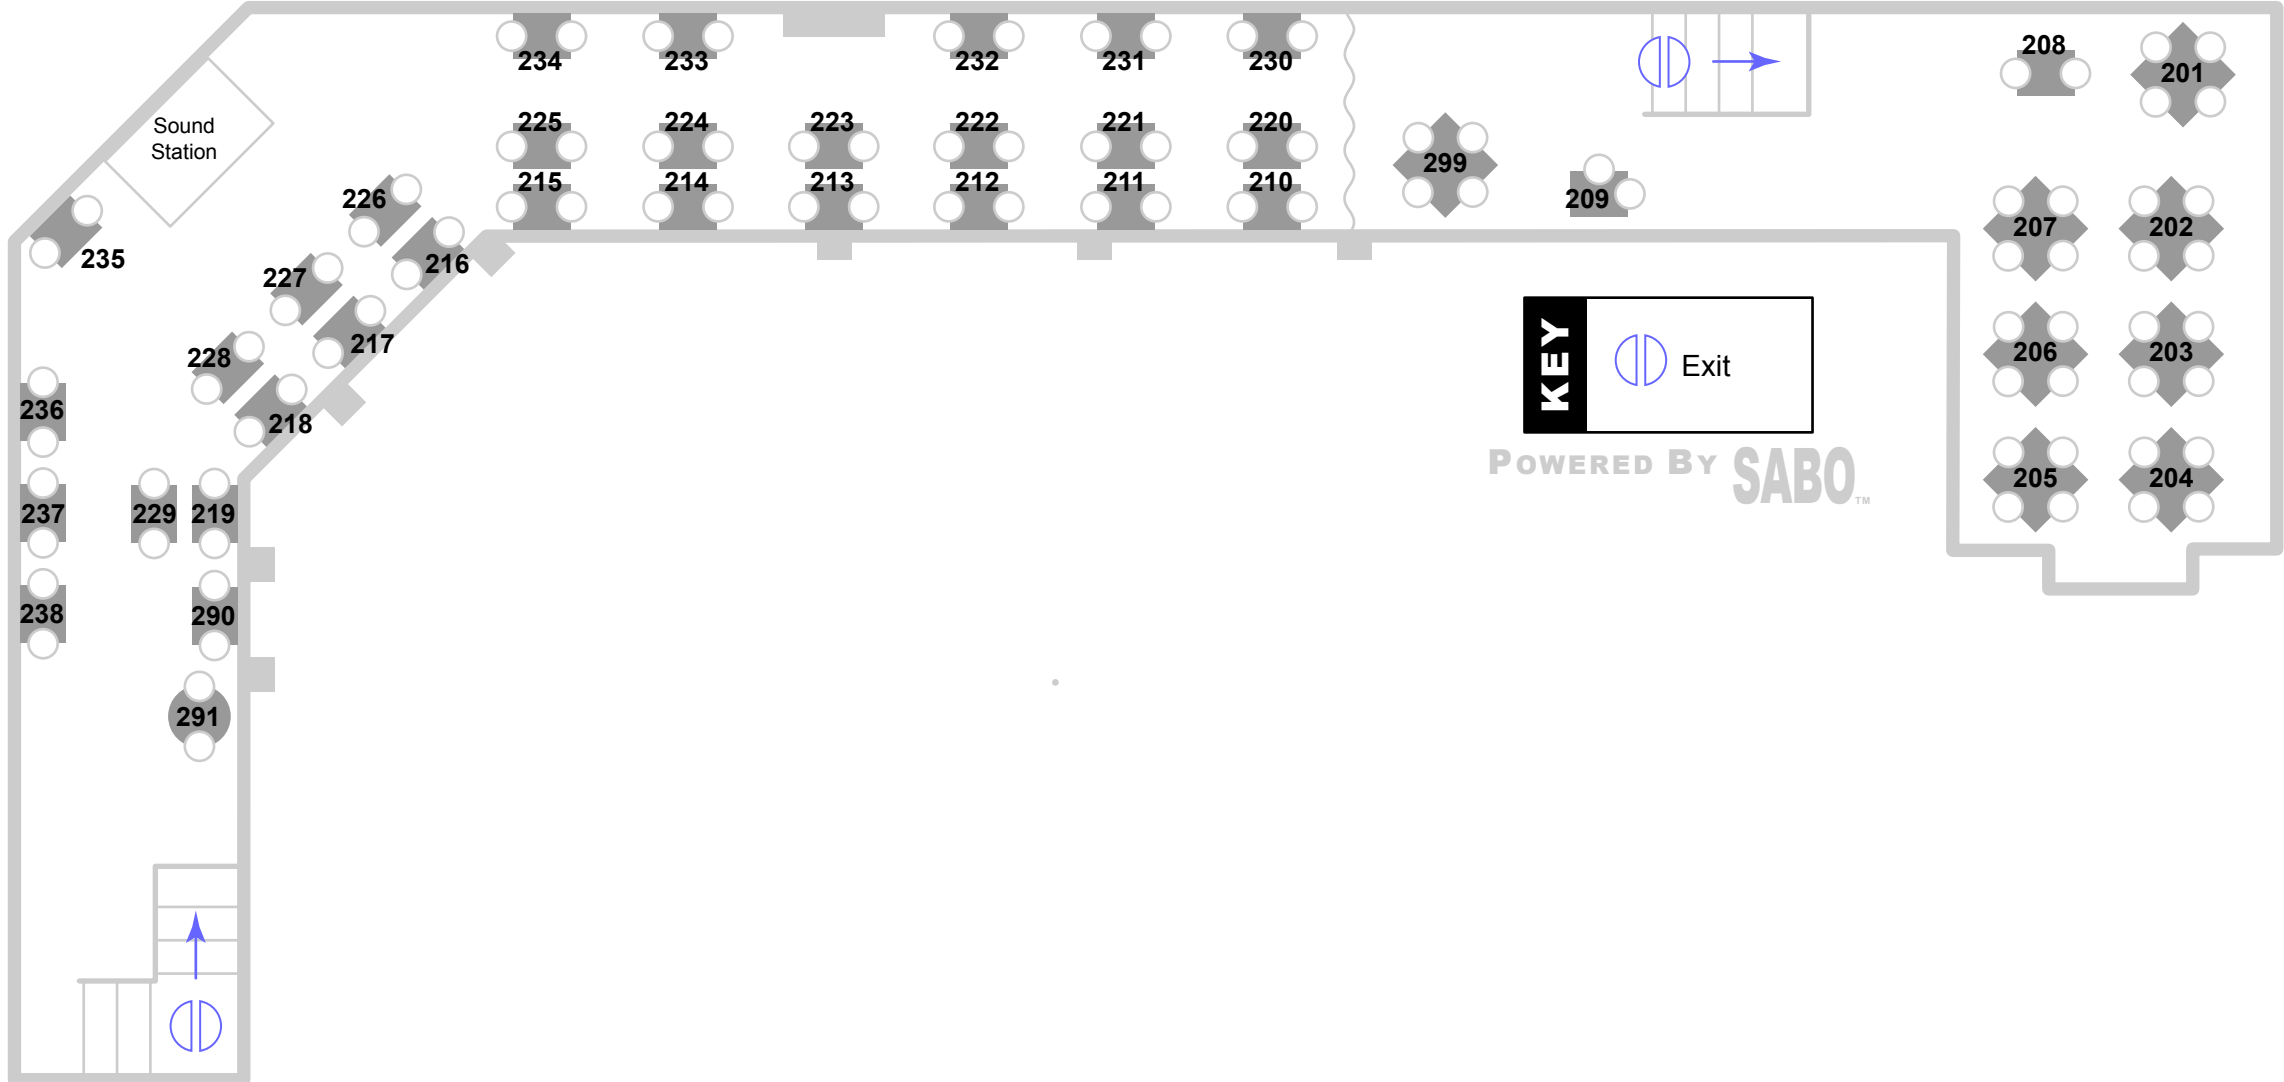

Mezzanine

Main Floor

STAGE

POWERED BY **SABO**TM

Mezzanine

KEY  Exit

POWERED BY SABO™

Main Floor

KEY  Exit

POWERED BY SABO™