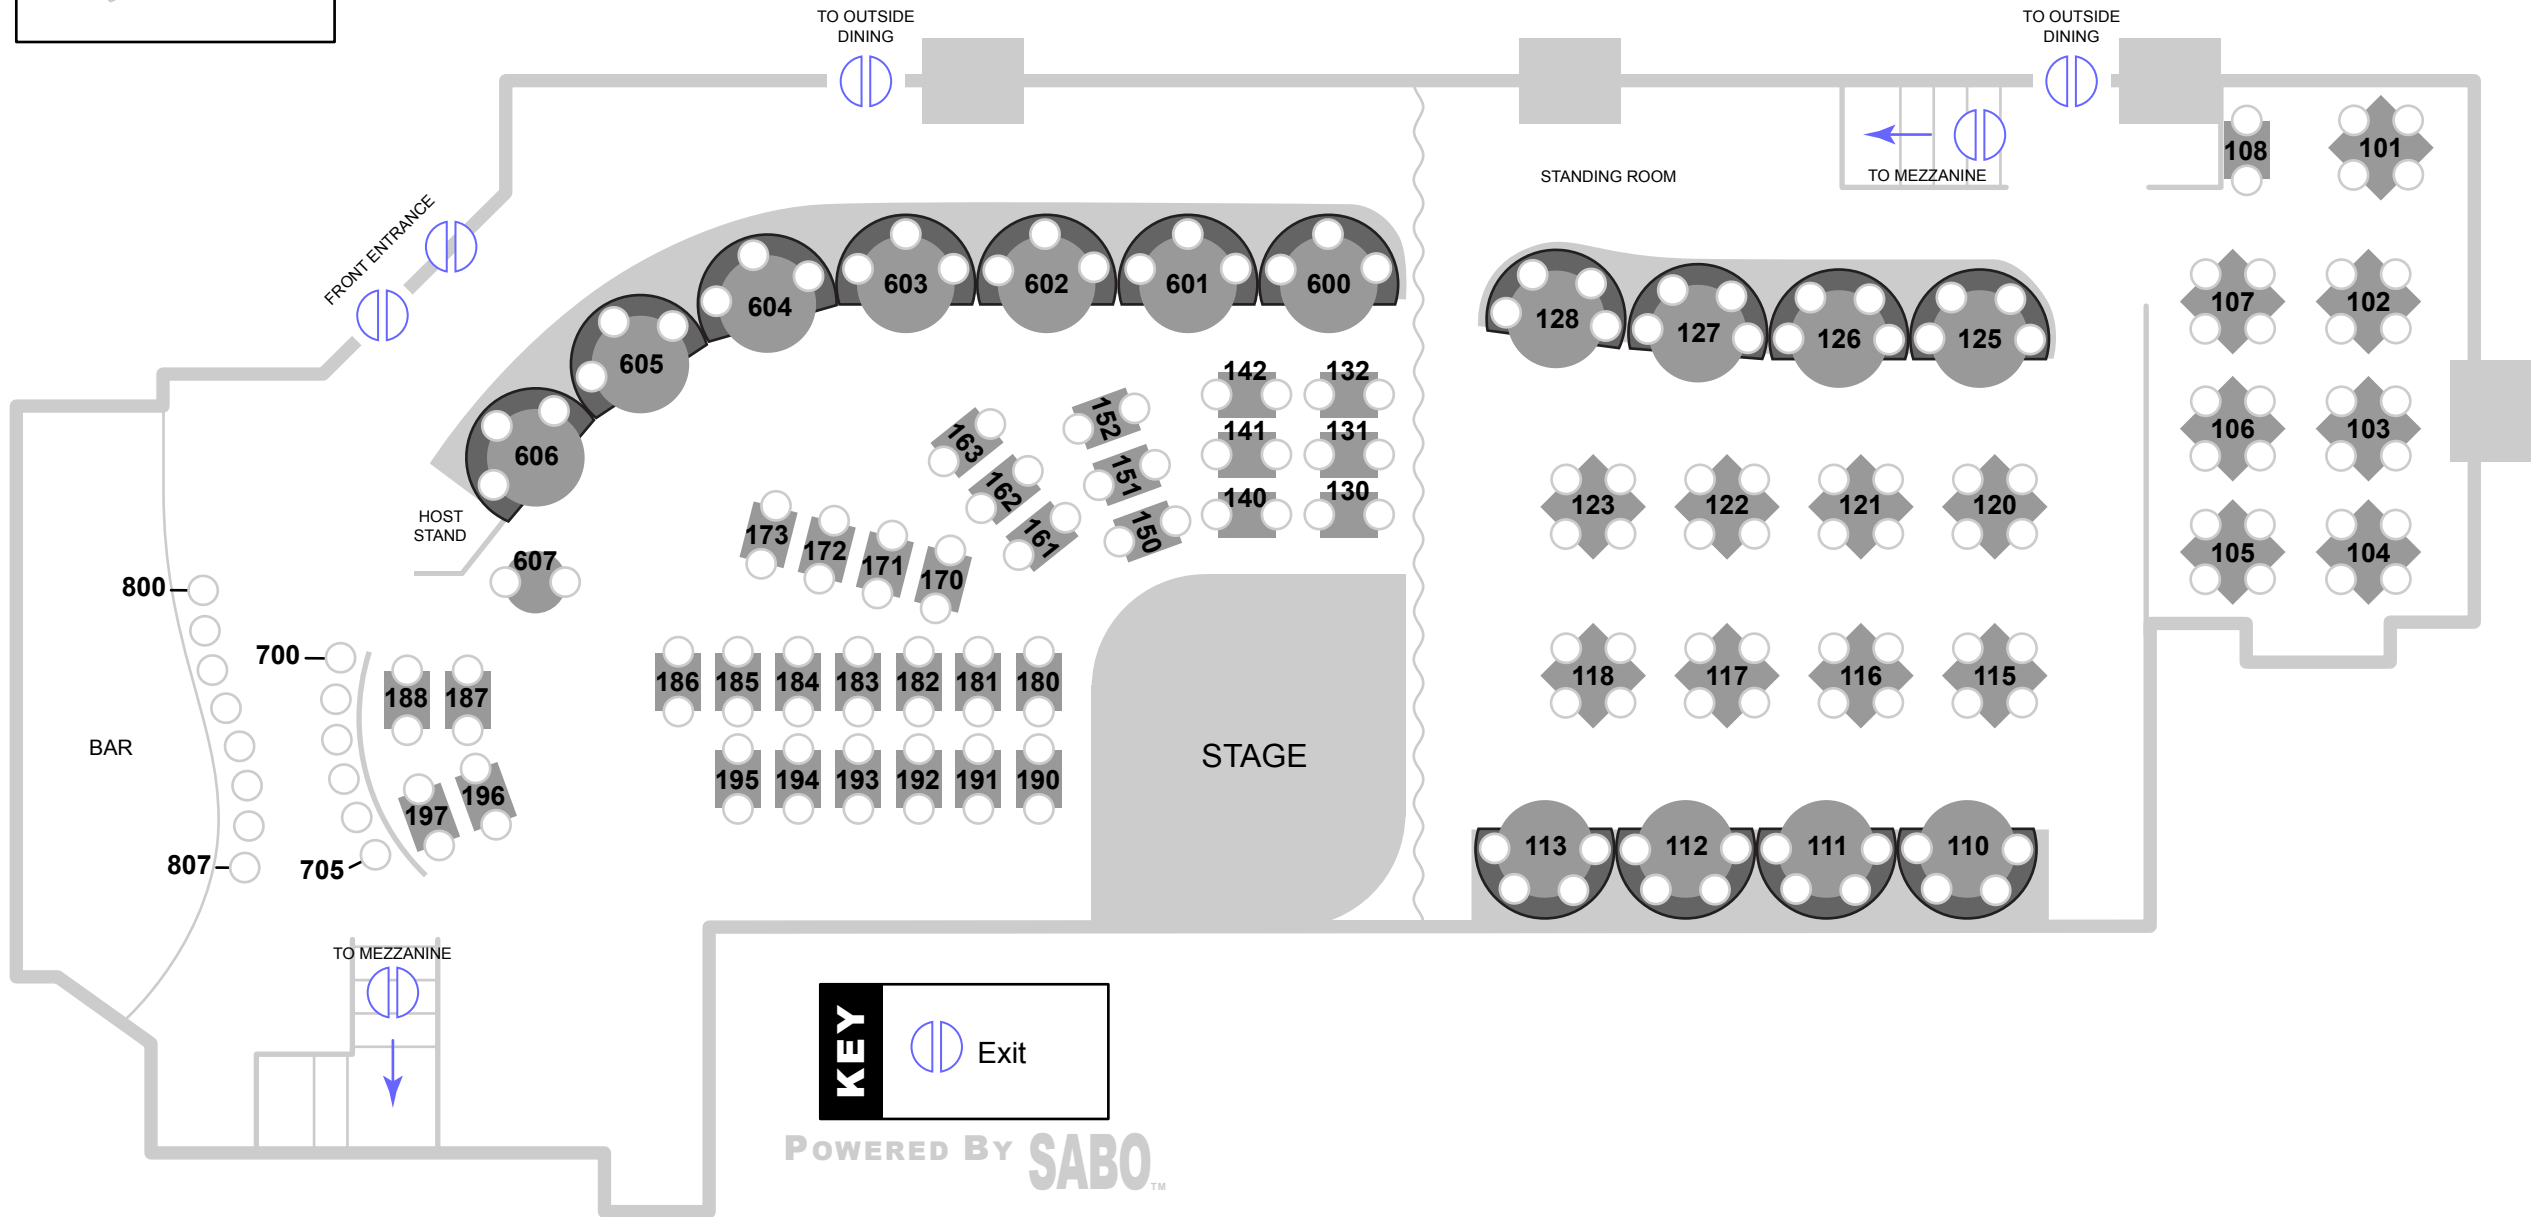

Mezzanine

Main Floor

STAGE

POWERED BY **SABO**TM

Mezzanine

KEY  Exit

POWERED BY SABO™

Main Floor

KEY  Exit

POWERED BY SABO™