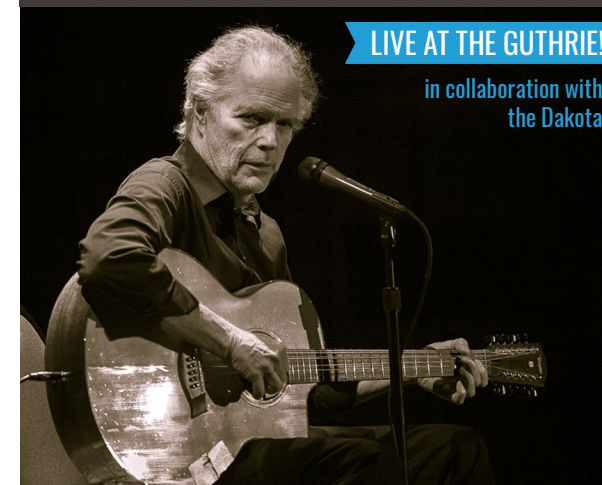

LEO KOTTKE

WITH SPECIAL GUEST JAMES MCMURTRY

LIVE AT THE GUTHRIE!

in collaboration with
the Dakota

NOV 26 • 7:30 PM

Tickets at guthrietheater.org • 651.224.4222